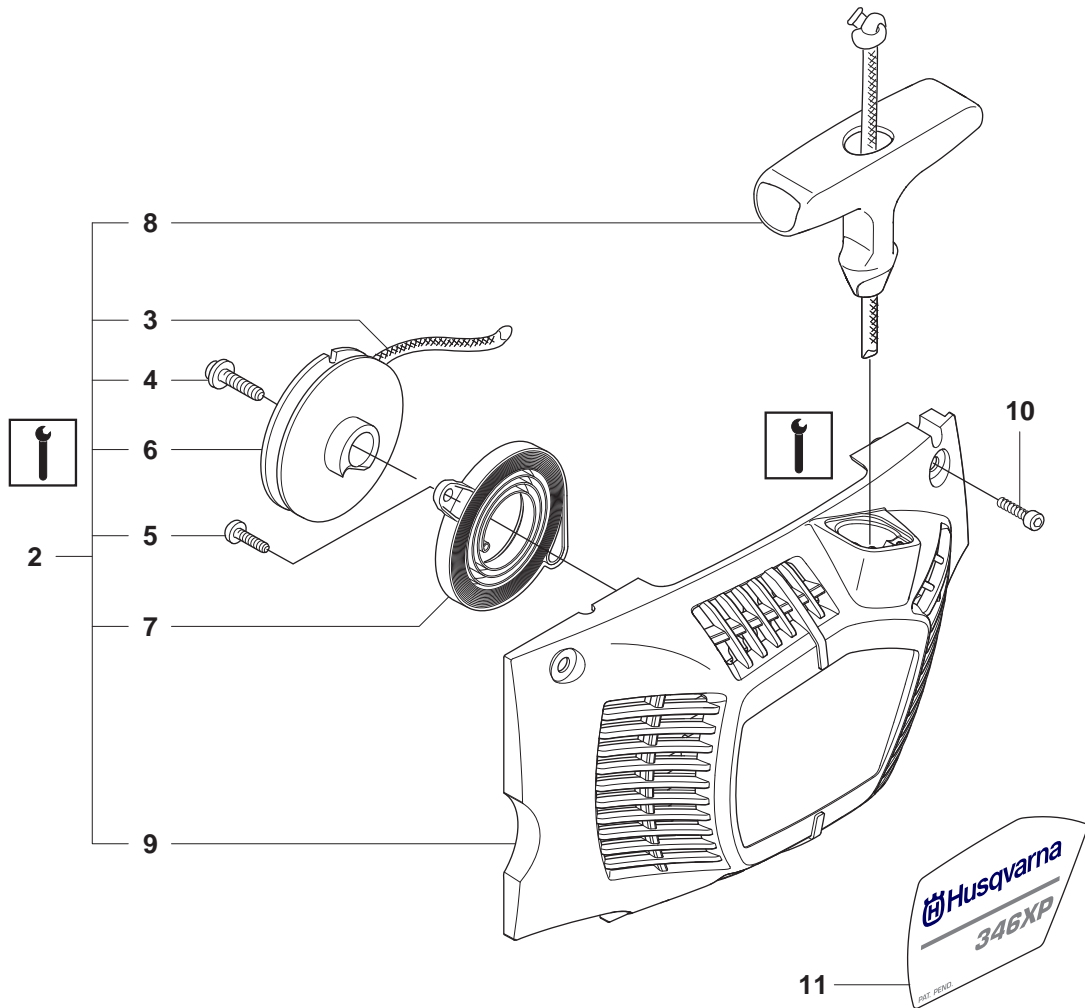

M2 346XP(New edition)
STARTER

Position	Article	Quantity	Notes	Kit
1	503 89 06-01	1		
2	544 97 34-01	1		
3	505 30 51-25	1		2
4	503 21 77-16	1		2
5	503 21 29-10	2		2
6	537 09 25-01	1		2
7	537 09 31-01	1		2
8	537 23 25-01	1		2
9	544 97 35-01	1		2
10	544 08 03-01	4		
11	544 97 36-01	1	346XP	
11	544 97 36-03	1	346XPG	
11	544 97 36-04	1	346XPG Heated carb	
11	544 97 36-02	1	346XP E-tech	
11	544 97 36-05	1	346XPG E-tech	
11	544 97 36-06	1	346XPG Heated carb E-tech