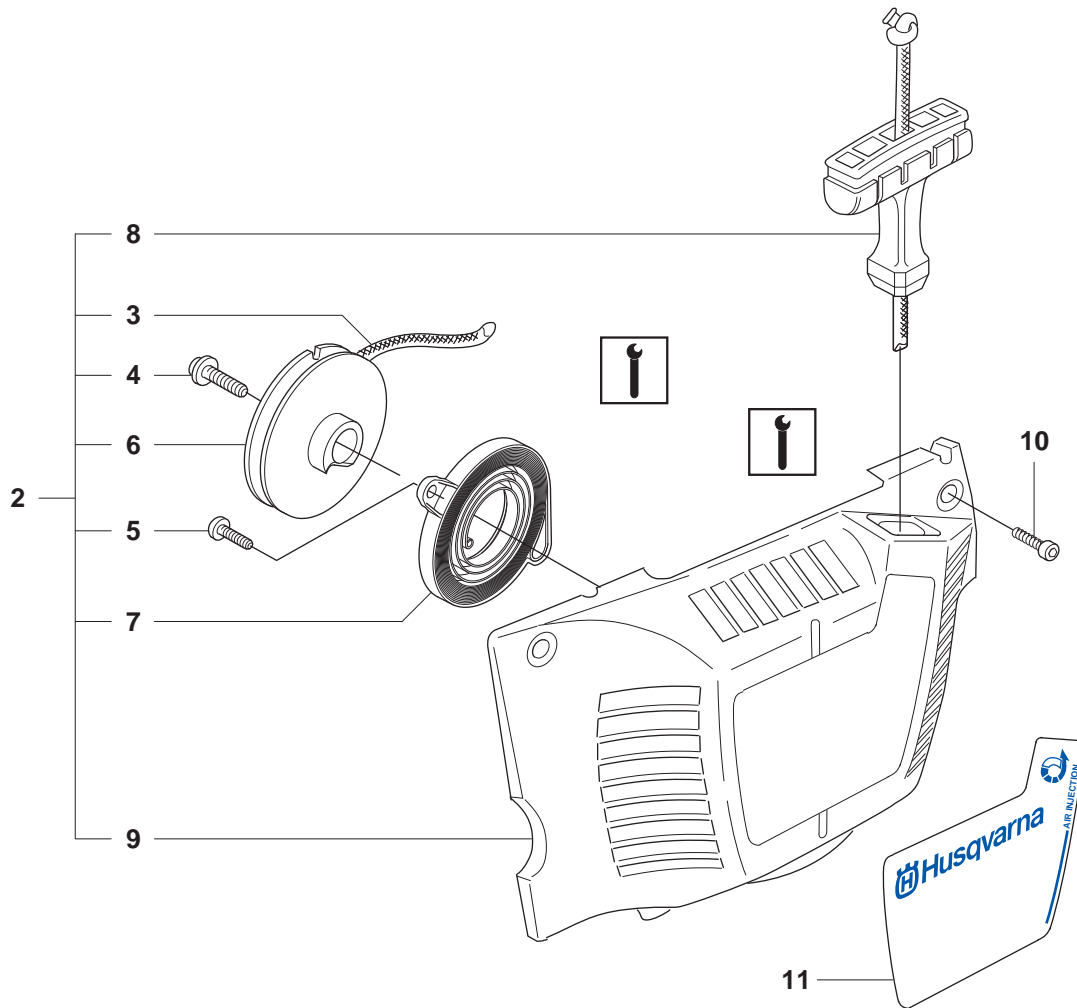

M1 346XP/353
STARTER

Position	Article	Quantity	Notes	Kit
1	503 89 06-01	1		
2	537 10 47-02	1		
3	505 30 51-25	1		2
4	503 21 77-16	1		2
5	503 21 29-10	2		2
6	537 09 25-01	1		2
7	537 09 31-01	1		2
8	503 54 39-01	1		2
9	537 10 27-02	1		2
10	544 08 03-01	4		
11	537 37 05-10	1	353	
11	537 37 05-12	1	353G	
11	537 37 05-13	1	353G Heated carb	
11	537 37 05-11	1	353 E-tech	
11	537 37 05-14	1	353G E-tech	
11	537 37 05-15	1	353G Heated carb E-tech	
11	537 37 05-04	1	346XP (old)	
11	537 37 05-06	1	346XPG (old)