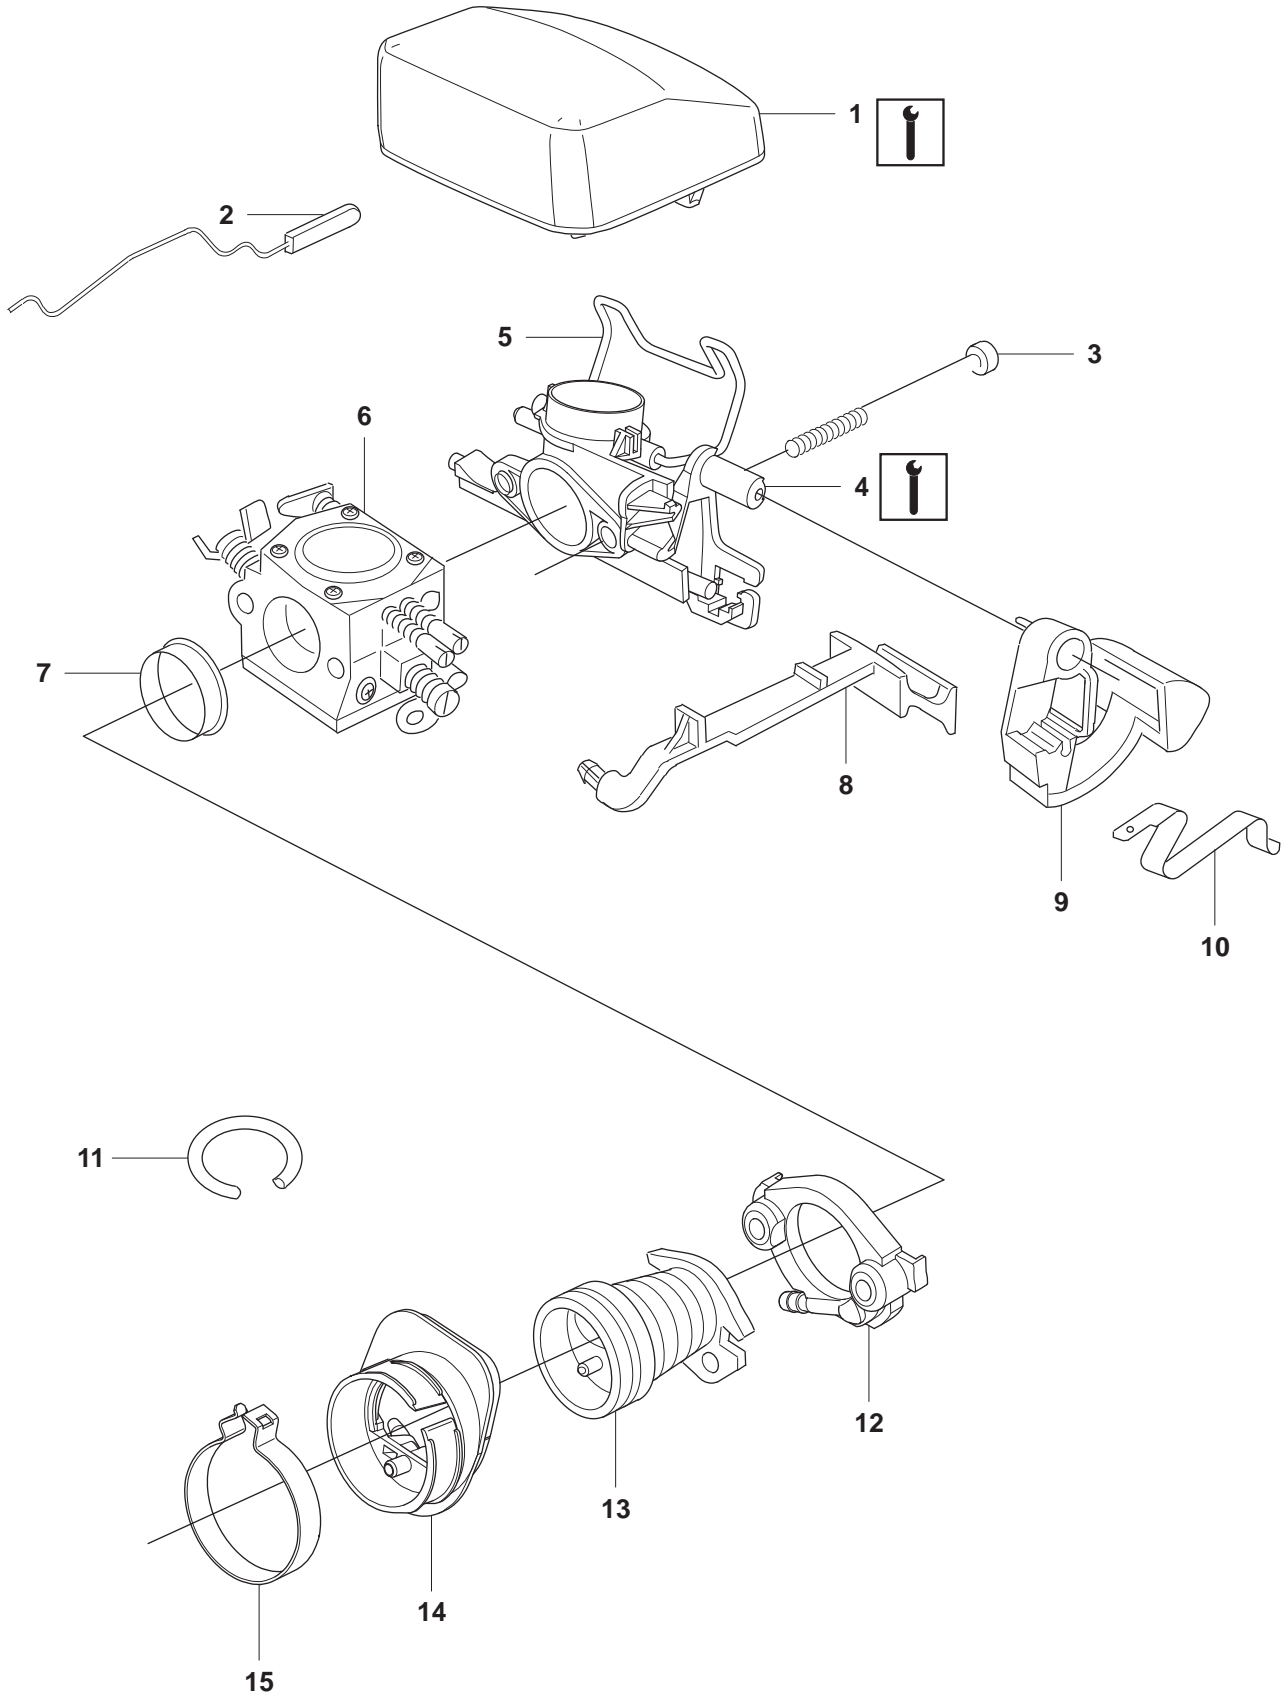

G 346XP(New edition)/353
CARBURETOR & AIR FILTER

Position	Article	Quantity	Notes	Kit
1	537 26 49-01	1	NYLON 80my Black	
1	537 26 49-02	1	NYLON 44my Yellow	
1	537 26 49-03	1	FELT White	
2	503 88 92-01	1		
3	503 21 74-50	2		
4	544 36 05-01	1		
5	537 39 31-02	1		
6	503 28 32-10	1	C3-EL32 B	
7	537 02 90-01	1		
8	503 86 96-01	1		
9	503 86 95-02	1		
10	503 86 97-02	1		
11	544 32 51-01	1		
12	544 45 29-01	1		
13	503 86 63-02	1		
14	537 42 28-01	1		
15	537 43 88-01	1