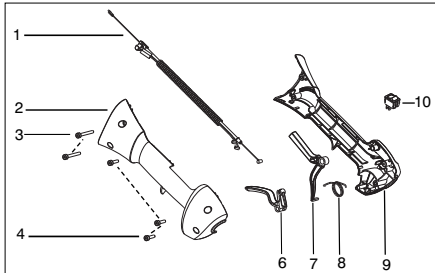

Parts List No. 545192141		Husqvarna® PARTS LIST	MODEL 128L (ROW)	
Date 3/09/10	Replaces 545192141 - 8/28/09		NOTE : Illustration may differ from actual model due to design changes.	Page: 3

***** **Service Reference** *****

Note : Due to product improvements, your unit may have a different throttle housing assembly.
Please refer to the serial number on your unit and order the parts below.

Serial Number - 2010-72N and lower, please use the following parts:

- Ref.# 1 - 545125301 - Assy-Cable/Wire Harness
- Ref.# 2 - 545062001 - Housing-throttle (RH)
- Ref.# 3 - 530016448 - Screw
- Ref.# 4 - 530016449 - Screw
- Ref.# 6 - 545066001 - Trigger
- Ref.# 7 - 530059804 - Lockout - Throttle
- Ref.# 8 - 545045601 - Spring - Lockout
- Ref.# 9 - 545067001 - Housing-throttle (LH)
- Ref.#10- 545030601 - Kit - Switch

Serial Number - 2010-73N and higher, please use the following parts: