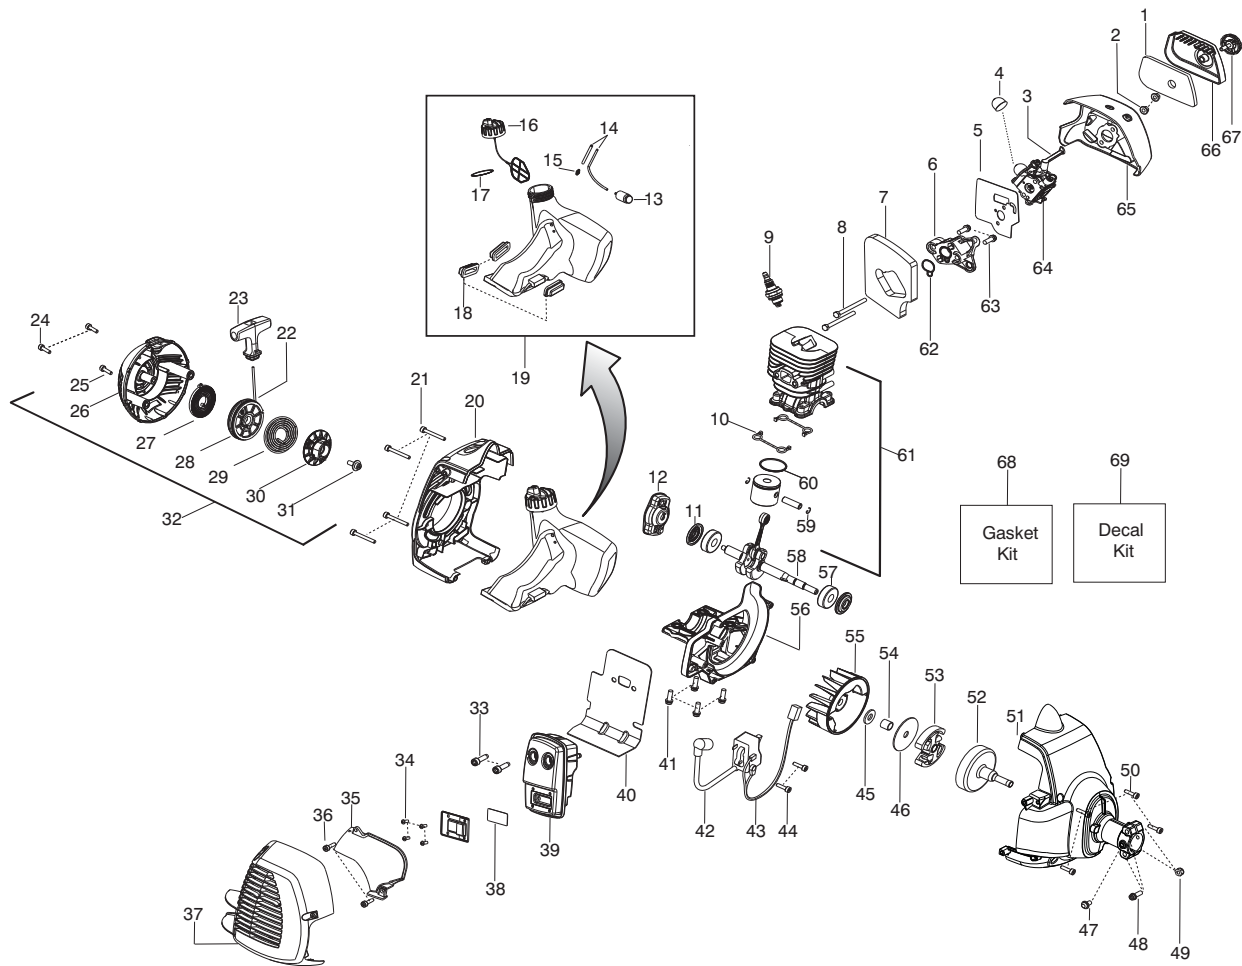

# 128L (ROW)

**Spare parts**

**Ersatzteile**

**Pièces détachées**

**Reserve onderdelen**

**Repuestos**

**Reservdelar**

Parts List No. 545192141		<b>Husqvarna</b> ® PARTS LIST	MODEL 128L (ROW)
Date 3/09/10	Replaces 545192141 - 8/28/09		NOTE : Illustration may differ from actual model due to design changes.

**⚠ WARNING**  
All repairs, adjustments and maintenance not described in the Operator's Manual must be performed by Qualified Service Personnel.

Ref.	Part No.	Description	Ref.	Part No.	Description
1.	★ ★ ★ ★ ★ ★	Assy-Cable/Wire Harness	18.	530015814	Screw
2.	★ ★ ★ ★ ★ ★	Housing-Throttle (RH)	19.	530015771	Screw
3.	★ ★ ★ ★ ★ ★	Screw	20.	530057554	Bracket-Shield
4.	★ ★ ★ ★ ★ ★	Screw	21.	530016014	Screw
5.	530016454	Spring-Trigger	22.	545003902	Screw
6.	★ ★ ★ ★ ★ ★	Trigger	23.	537234901	Driver Disc
7.	★ ★ ★ ★ ★ ★	Lockout-Throttle	24.	530096295	Assy-Gearbox
8.	★ ★ ★ ★ ★ ★	Housing-Throttle (LH)			
9.	★ ★ ★ ★ ★ ★	Kit-Switch			
10.	530015820	Bolt			
11.	545042201	Handle-Assist			
12.	575775301	Kit-Driveshaft SST (Incl. decal, 20,21,22,24)			
13.	530059185	Clamp-Handle			
14.	530016152	Wingnut			
15.	545007507	Flex shaft			
16.	545030901	Kit-Shield (Incl. 17,18,19)			
17.	530052286	Limiters-Line			

✓ = New Part Number For This IPL

★ = Refer to the Service Reference Indicated for more information.(Located at the END of the IPL)

<b>Parts List No.</b> 545192141		<b>Husqvarna</b> ® PARTS LIST	<b>MODEL</b> 128L (ROW)
<b>Date</b> 3/09/10	<b>Replaces</b> 545192141 - 8/28/09		<b>NOTE</b> : Illustration may differ from actual model due to design changes.