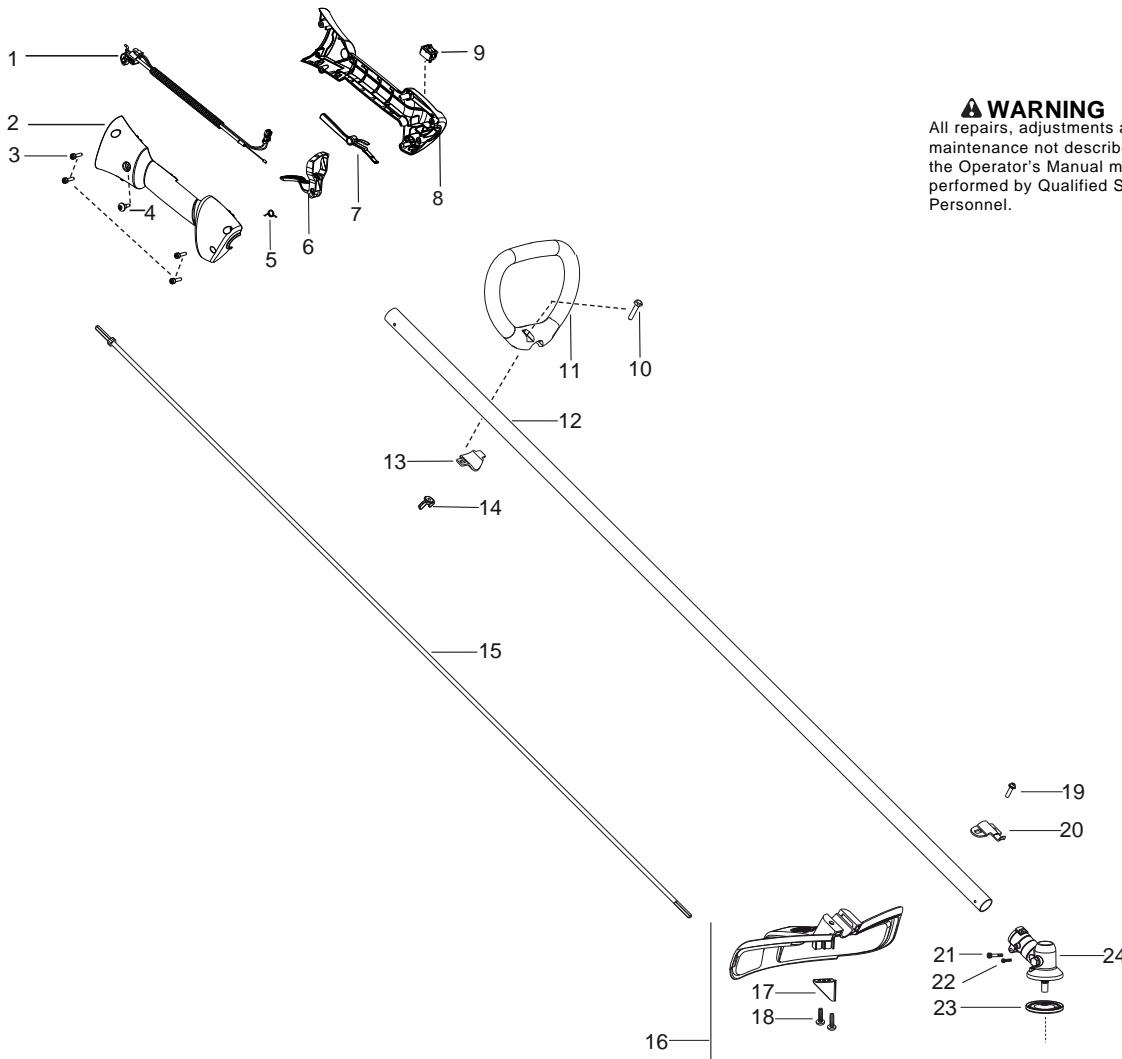

# 128L (ROW)

**Spare parts**

**Ersatzteile**

**Pièces détachées**

**Reserve onderdelen**

**Repuestos**

**Reservdelar**

Parts List No. 545192141		<b>Husqvarna</b> ® PARTS LIST	MODEL 128L (ROW)
Date 3/09/10	Replaces 545192141 - 8/28/09		NOTE : Illustration may differ from actual model due to design changes.

**⚠ WARNING**  
All repairs, adjustments and maintenance not described in the Operator's Manual must be performed by Qualified Service Personnel.

Ref.	Part No.	Description	Ref.	Part No.	Description
1.	★ ★ ★ ★ ★ ★	Assy-Cable/Wire Harness	18.	530015814	Screw
2.	★ ★ ★ ★ ★ ★	Housing-Throttle (RH)	19.	530015771	Screw
3.	★ ★ ★ ★ ★ ★	Screw	20.	530057554	Bracket-Shield
4.	★ ★ ★ ★ ★ ★	Screw	21.	530016014	Screw
5.	530016454	Spring-Trigger	22.	545003902	Screw
6.	★ ★ ★ ★ ★ ★	Trigger	23.	537234901	Driver Disc
7.	★ ★ ★ ★ ★ ★	Lockout-Throttle	24.	530096295	Assy-Gearbox
8.	★ ★ ★ ★ ★ ★	Housing-Throttle (LH)			
9.	★ ★ ★ ★ ★ ★	Kit-Switch			
10.	530015820	Bolt			
11.	545042201	Handle-Assist			
12.	575775301	Kit-Driveshaft SST (Incl. decal, 20,21,22,24)			
13.	530059185	Clamp-Handle			
14.	530016152	Wingnut			
15.	545007507	Flex shaft			
16.	545030901	Kit-Shield (Incl. 17,18,19)			
17.	530052286	Limiters-Line			

✓ = New Part Number For This IPL

★ = Refer to the Service Reference Indicated for more information.(Located at the END of the IPL)

<b>Parts List No.</b> 545192141		<b>Husqvarna</b> ® PARTS LIST	<b>MODEL</b> 128L (ROW)
<b>Date</b> 3/09/10	<b>Replaces</b> 545192141 - 8/28/09		<b>NOTE</b> : Illustration may differ from actual model due to design changes.