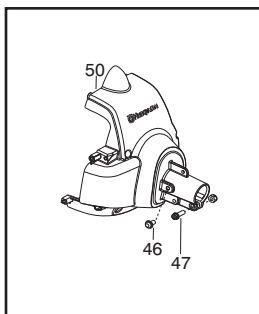

1. Serial Number - 2010-72N and lower, please use the following parts:
2. Ref.# 46 - 530016469 - Screw
   - Ref.# 47 - 530016470 - Screw
   - Ref.# 50 - 545017501 - Assy. - Fan Housing