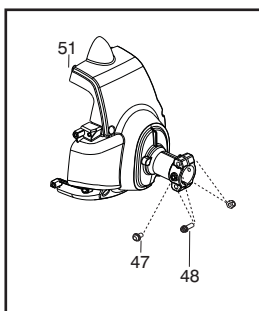

1. Serial Number - 2010-73N and higher, please use the following parts:
2. Ref.# 47 - 530015805 - Screw
   - Ref.# 48 - 530015774 - Screw
   - Ref.# 51 - 545205201 - Assy. - Fan Housing