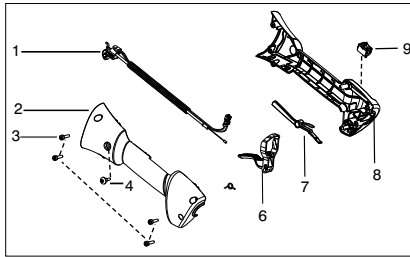

- Ref.# 1 - 576139401 - Assy. - Cable/Wire Harness
- Ref.# 2 - 545223001 - Housing-throttle (RH)
- Ref.# 3 - 530016449 - Screw
- Ref.# 4 - 530015805 - Screw
- Ref.# 6 - 574355301 - Trigger
- Ref.# 7 - 574355401 - Lockout - Throttle
- Ref.# 8 - 545223201 - Housing-throttle (LH)
- Ref.# 9 - 545049309 - Switch

***** **Service Reference** *****

Note : Due to product improvements, your unit may have a different fan housing assembly.
Please refer to the serial number on your unit and order the parts below.